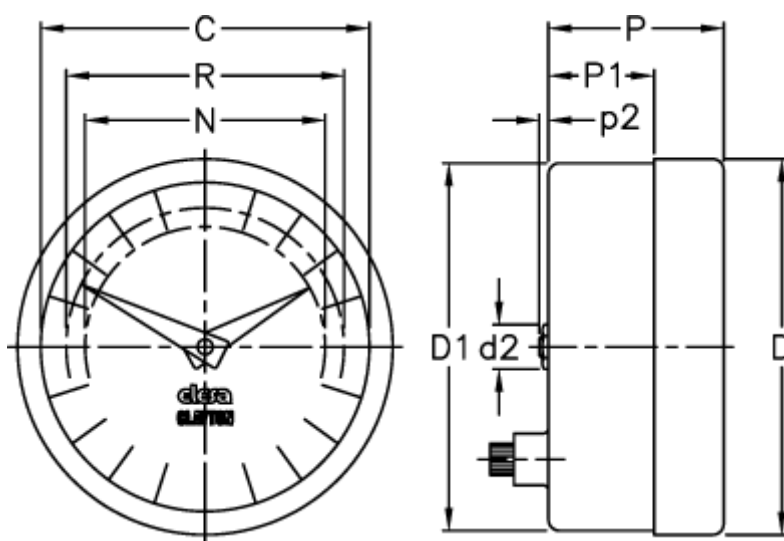

Article number: 2307025851

Description: E+G Positive drive indicator
PA05-0050-D

Measures

C = 102

R = 89

D = 112.7

D1 = 111.0

d2 = 8

N = 76

P = 32

P1 = 18.8

p2 = 1.0